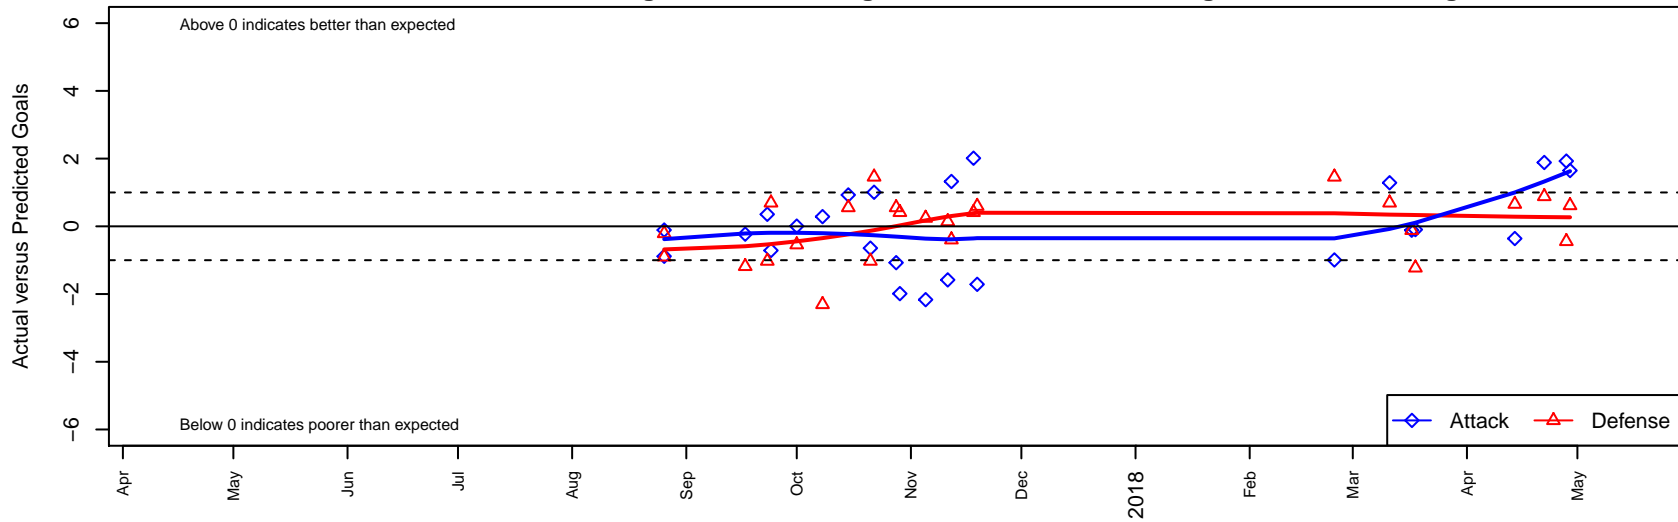

CUSC Fusion G05

, OR
 G05 total strength=984
 attack=1.75 defense=2.04
 fall league = PTT G05 Div 1 Red SE
 spr league = Spr OYS G05 Div 1 Red

alt names used:
 CLACKAMAS UNITED 05 FUSION
 CUSC 05G Fusion
 CUSC 05G Fusion
 CUSC 05G Fusion

Venues played:
 2017 Summer Slam Gold
 2017 PTT G05 Division 1 Red SE
 2017 OYS Founders Cup G05
 2017 Spr OYS G05 Division 1 Red

CUSC Fusion G05
 Dots are actual minus expected GF (blue circles) and GA (red triangles).
 Blue line is smoothed change in attack strength. Red is smoothed change in defense strength.

**attack and defense variance (black dot)
relative to other teams
and top 10 in region**

**attack and defense rating
relative to others at age
and all opponents in last 13 months**

Performance relative to 13 month average