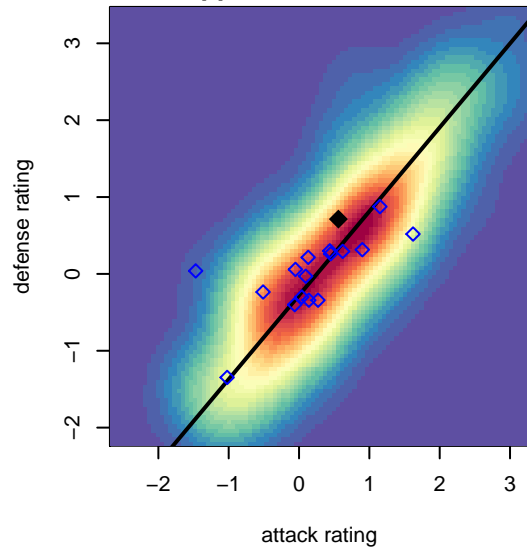

CUSC Fusion G05

, OR
 G05 total strength=984
 attack=1.75 defense=2.04
 fall league = PTT G05 Div 1 Red SE
 spr league = Spr OYS G05 Div 1 Red

alt names used:
 CLACKAMAS UNITED 05 FUSION
 CUSC 05G Fusion
 CUSC 05G Fusion
 CUSC 05G Fusion

Venues played:
 2017 Summer Slam Gold
 2017 PTT G05 Division 1 Red SE
 2017 OYS Founders Cup G05
 2017 Spr OYS G05 Division 1 Red

CUSC Fusion G05
 Dots are actual minus expected GF (blue circles) and GA (red triangles).
 Blue line is smoothed change in attack strength. Red is smoothed change in defense strength.

**attack and defense variance (black dot)
relative to other teams
and top 10 in region**

**attack and defense rating
relative to others at age
and all opponents in last 13 months**

Performance relative to 13 month average