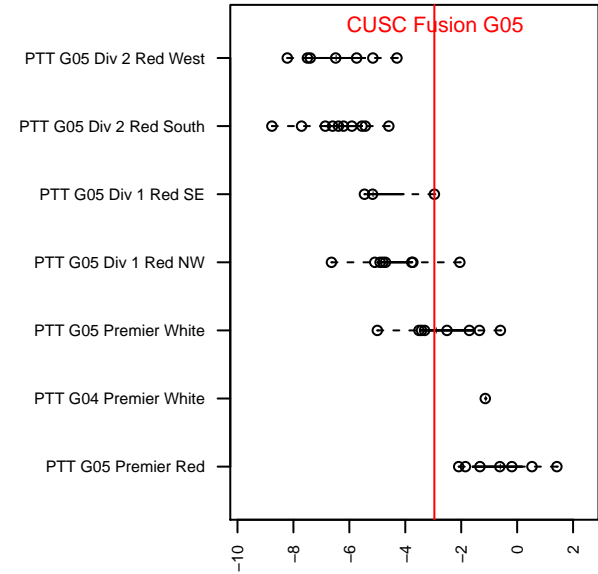

CUSC Fusion G05

, OR
 G05 total strength=984
 attack=1.75 defense=2.04
 fall league = PTT G05 Div 1 Red SE
 spr league = Spr OYS G05 Div 1 Red

alt names used:
 CLACKAMAS UNITED 05 FUSION
 CUSC 05G Fusion
 CUSC 05G Fusion
 CUSC 05G Fusion

Venues played:
 2017 Summer Slam Gold
 2017 PTT G05 Division 1 Red SE
 2017 OYS Founders Cup G05
 2017 Spr OYS G05 Division 1 Red

CUSC Fusion G05
 Dots are actual minus expected GF (blue circles) and GA (red triangles).
 Blue line is smoothed change in attack strength. Red is smoothed change in defense strength.

**attack and defense variance (black dot)
relative to other teams
and top 10 in region**

**attack and defense rating
relative to others at age
and all opponents in last 13 months**

Performance relative to 13 month average