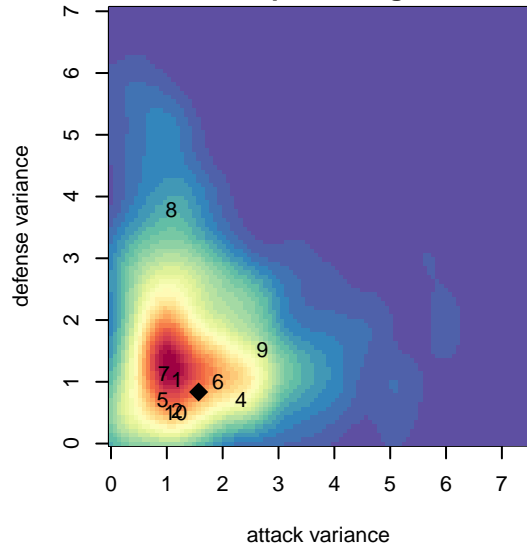

CUSC Fusion G05

, OR
 G05 total strength=984
 attack=1.75 defense=2.04
 fall league = PTT G05 Div 1 Red SE
 spr league = Spr OYS G05 Div 1 Red

alt names used:
 CLACKAMAS UNITED 05 FUSION
 CUSC 05G Fusion
 CUSC 05G Fusion
 CUSC 05G Fusion

Venues played:
 2017 Summer Slam Gold
 2017 PTT G05 Division 1 Red SE
 2017 OYS Founders Cup G05
 2017 Spr OYS G05 Division 1 Red

CUSC Fusion G05
 Dots are actual minus expected GF (blue circles) and GA (red triangles).
 Blue line is smoothed change in attack strength. Red is smoothed change in defense strength.

**attack and defense variance (black dot)
relative to other teams
and top 10 in region**

**attack and defense rating
relative to others at age
and all opponents in last 13 months**

Performance relative to 13 month average